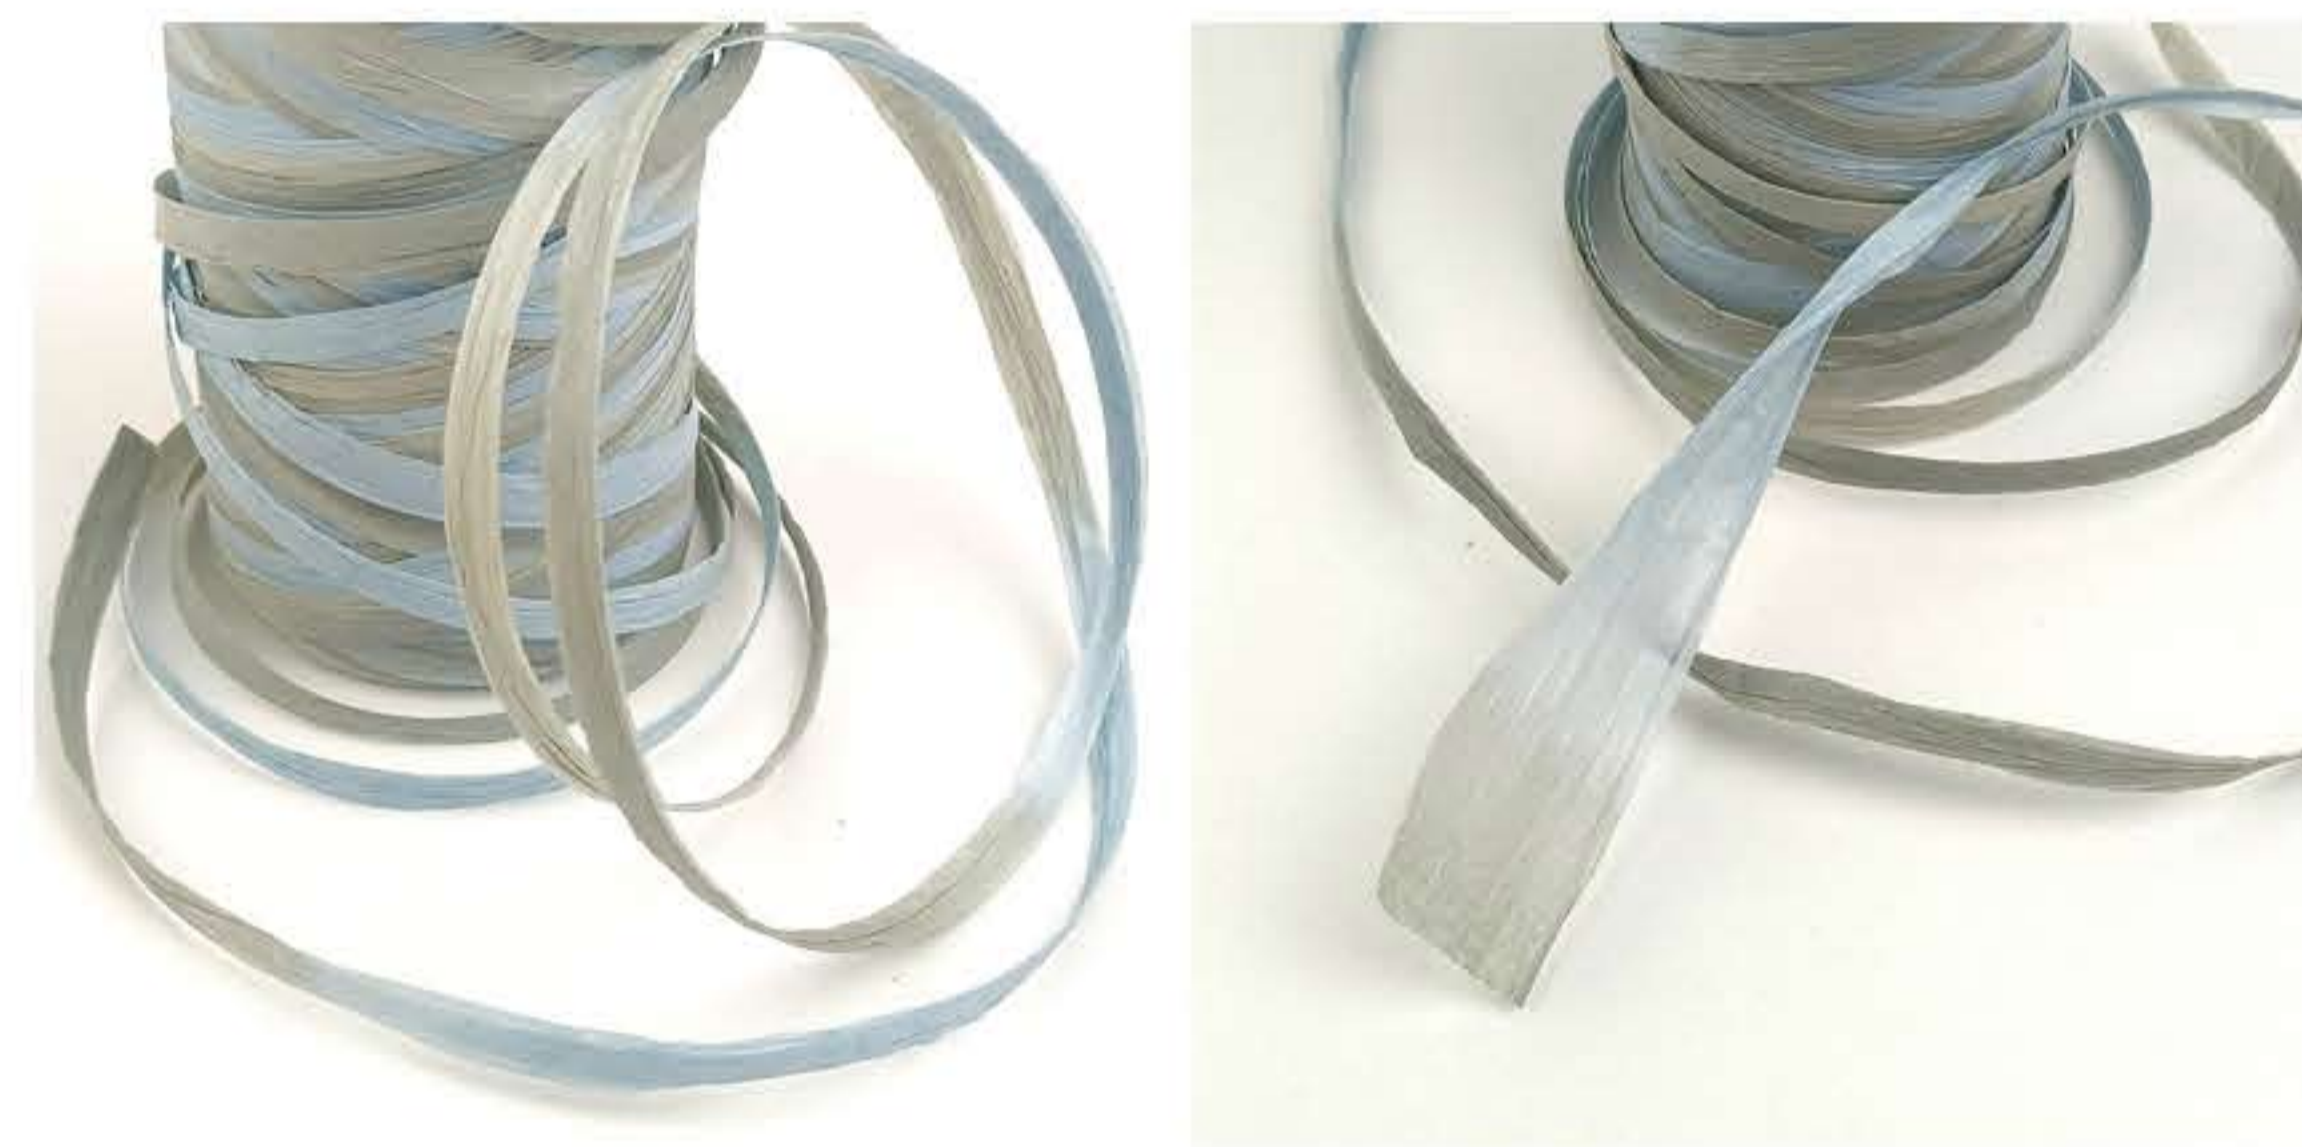

### SPACE DYED PAPER RAFFIA

Paper rope is an eco-friendly, flexible and biodegradable rope-like material. It is widely used in DIY projects, creative art, packaging, home decor, cultural and creative products, weaving and many other fields.