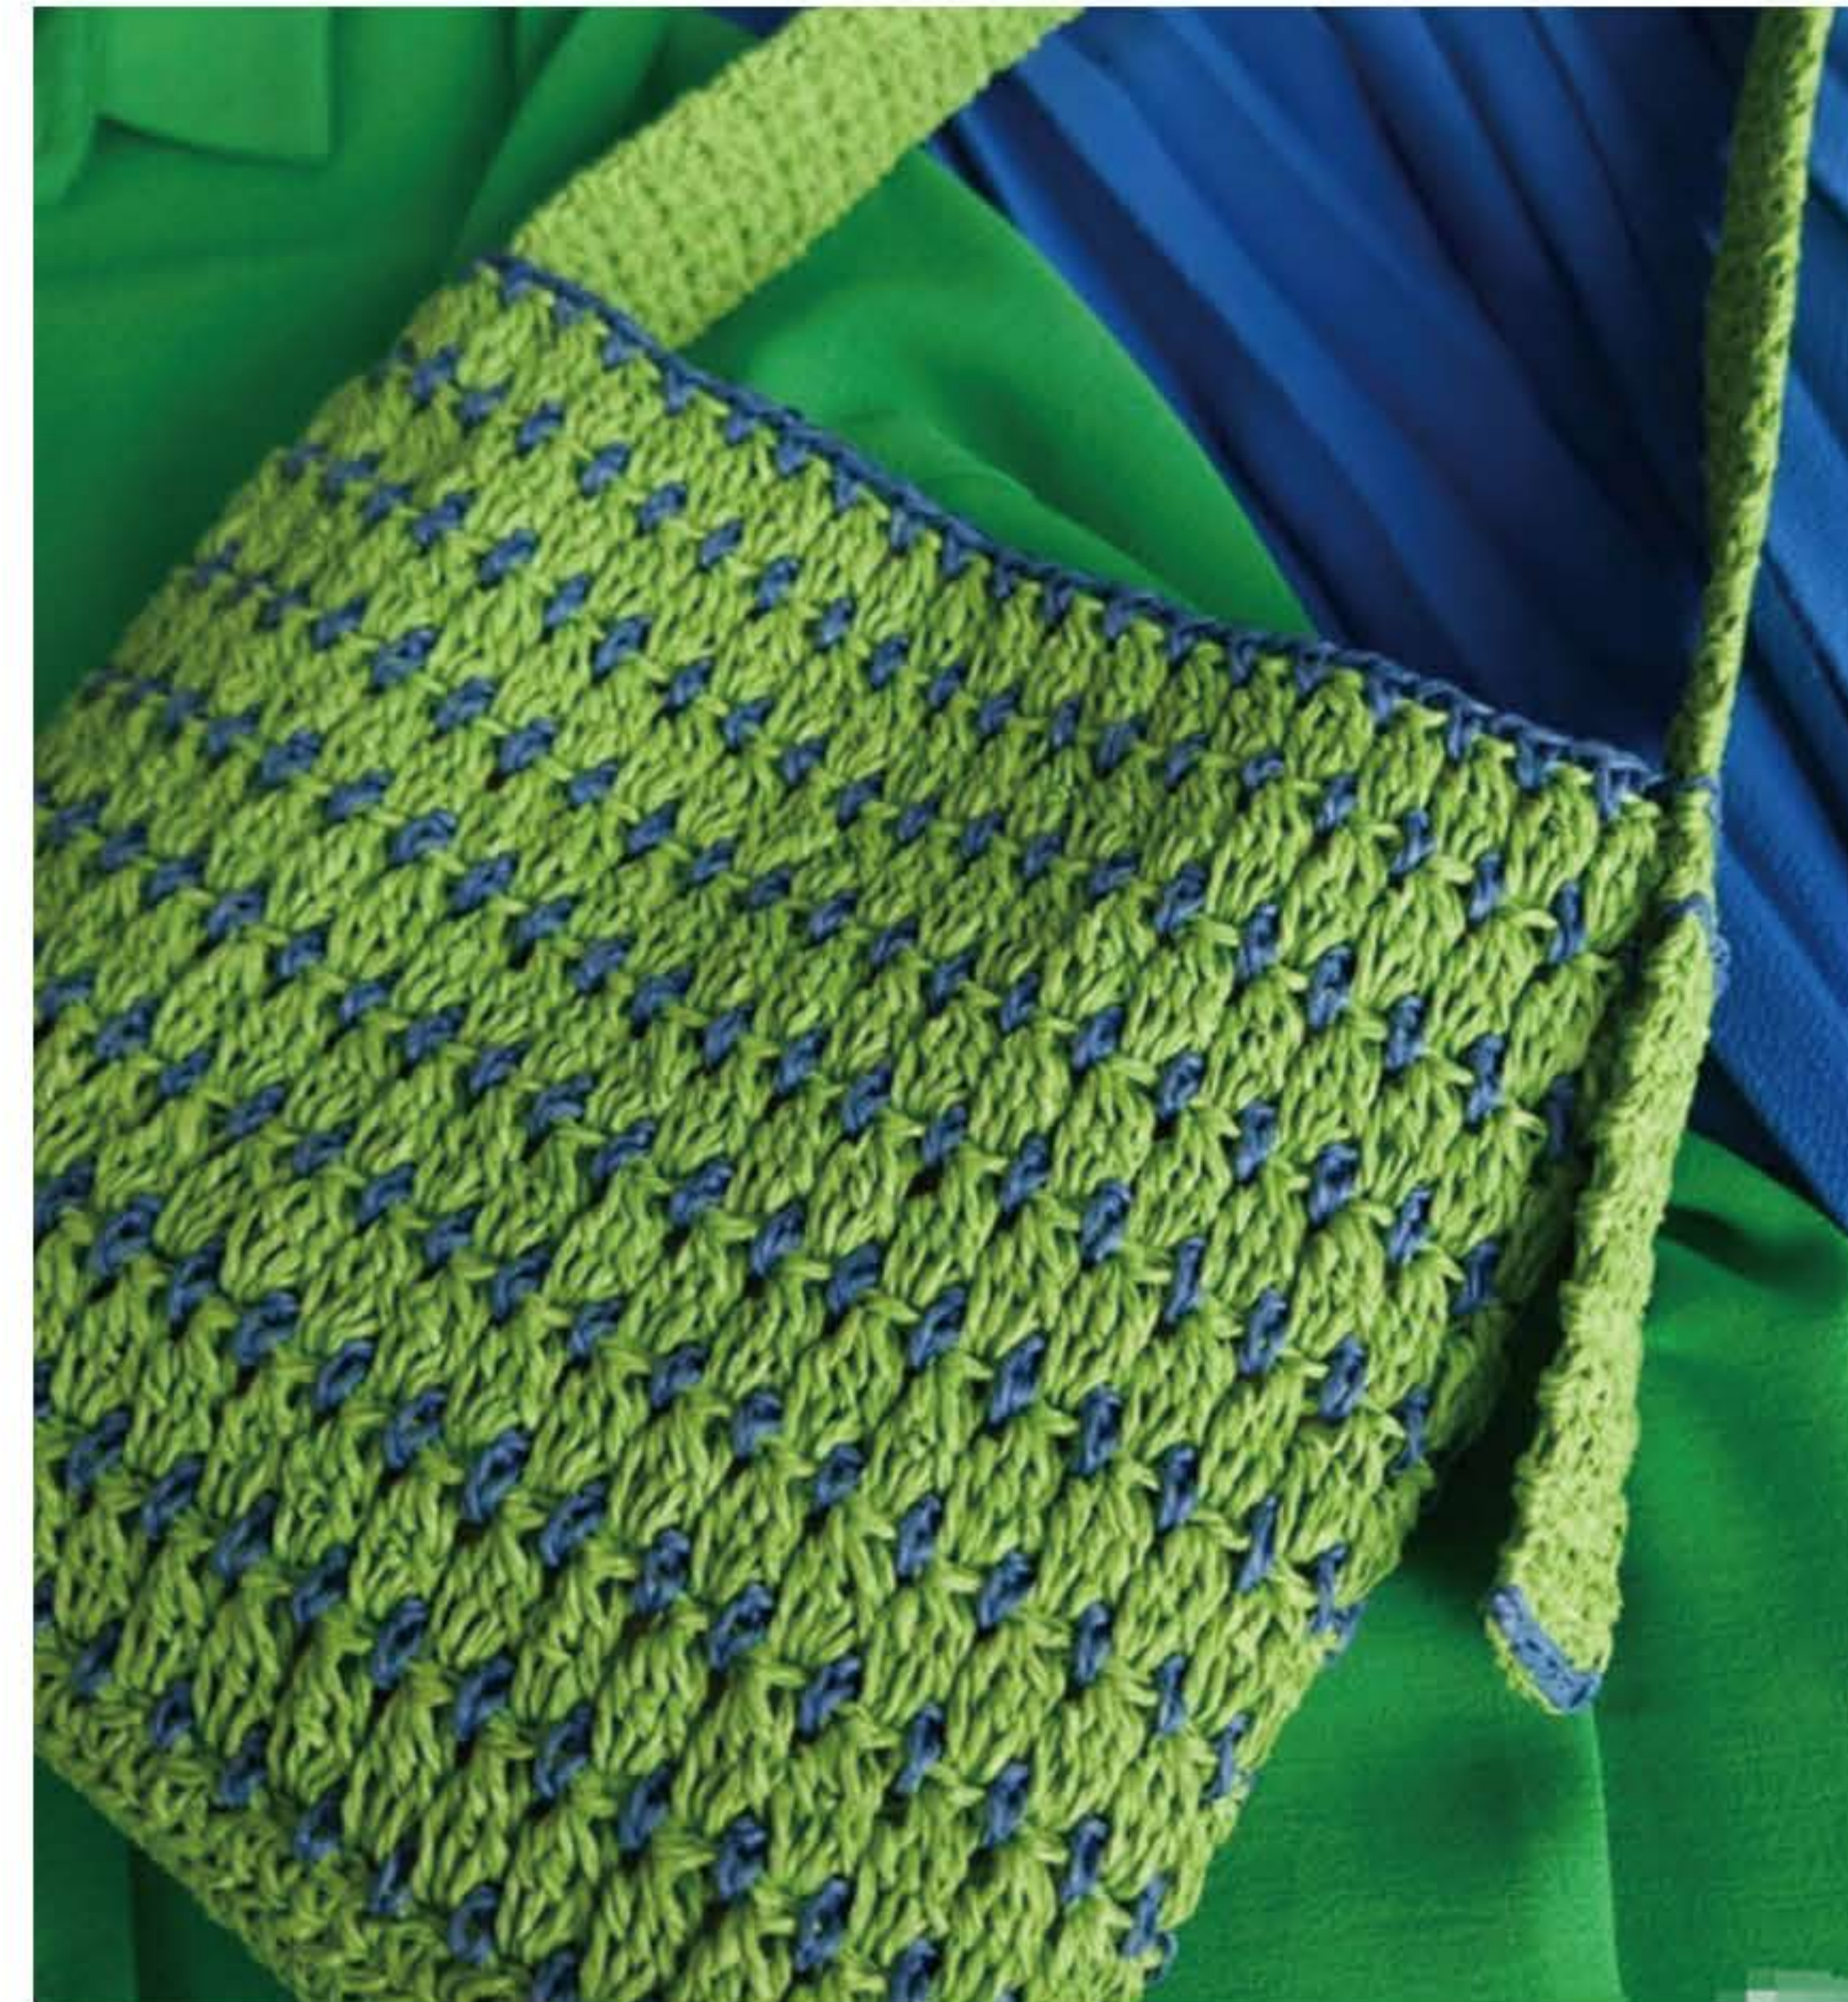

### SPACE DYED PAPER RAFFIA

Paper rope is an eco-friendly, flexible and biodegradable rope-like material. It is widely used in DIY projects, creative art, packaging, home decor, cultural and creative products, weaving and many other fields.

## 2-PLY PAPER RAFFIA

Paper rope is an eco-friendly, flexible and biodegradable rope-like material. It is widely used in DIY projects, creative art, packaging, home decor, cultural and creative products, weaving and many other fields.